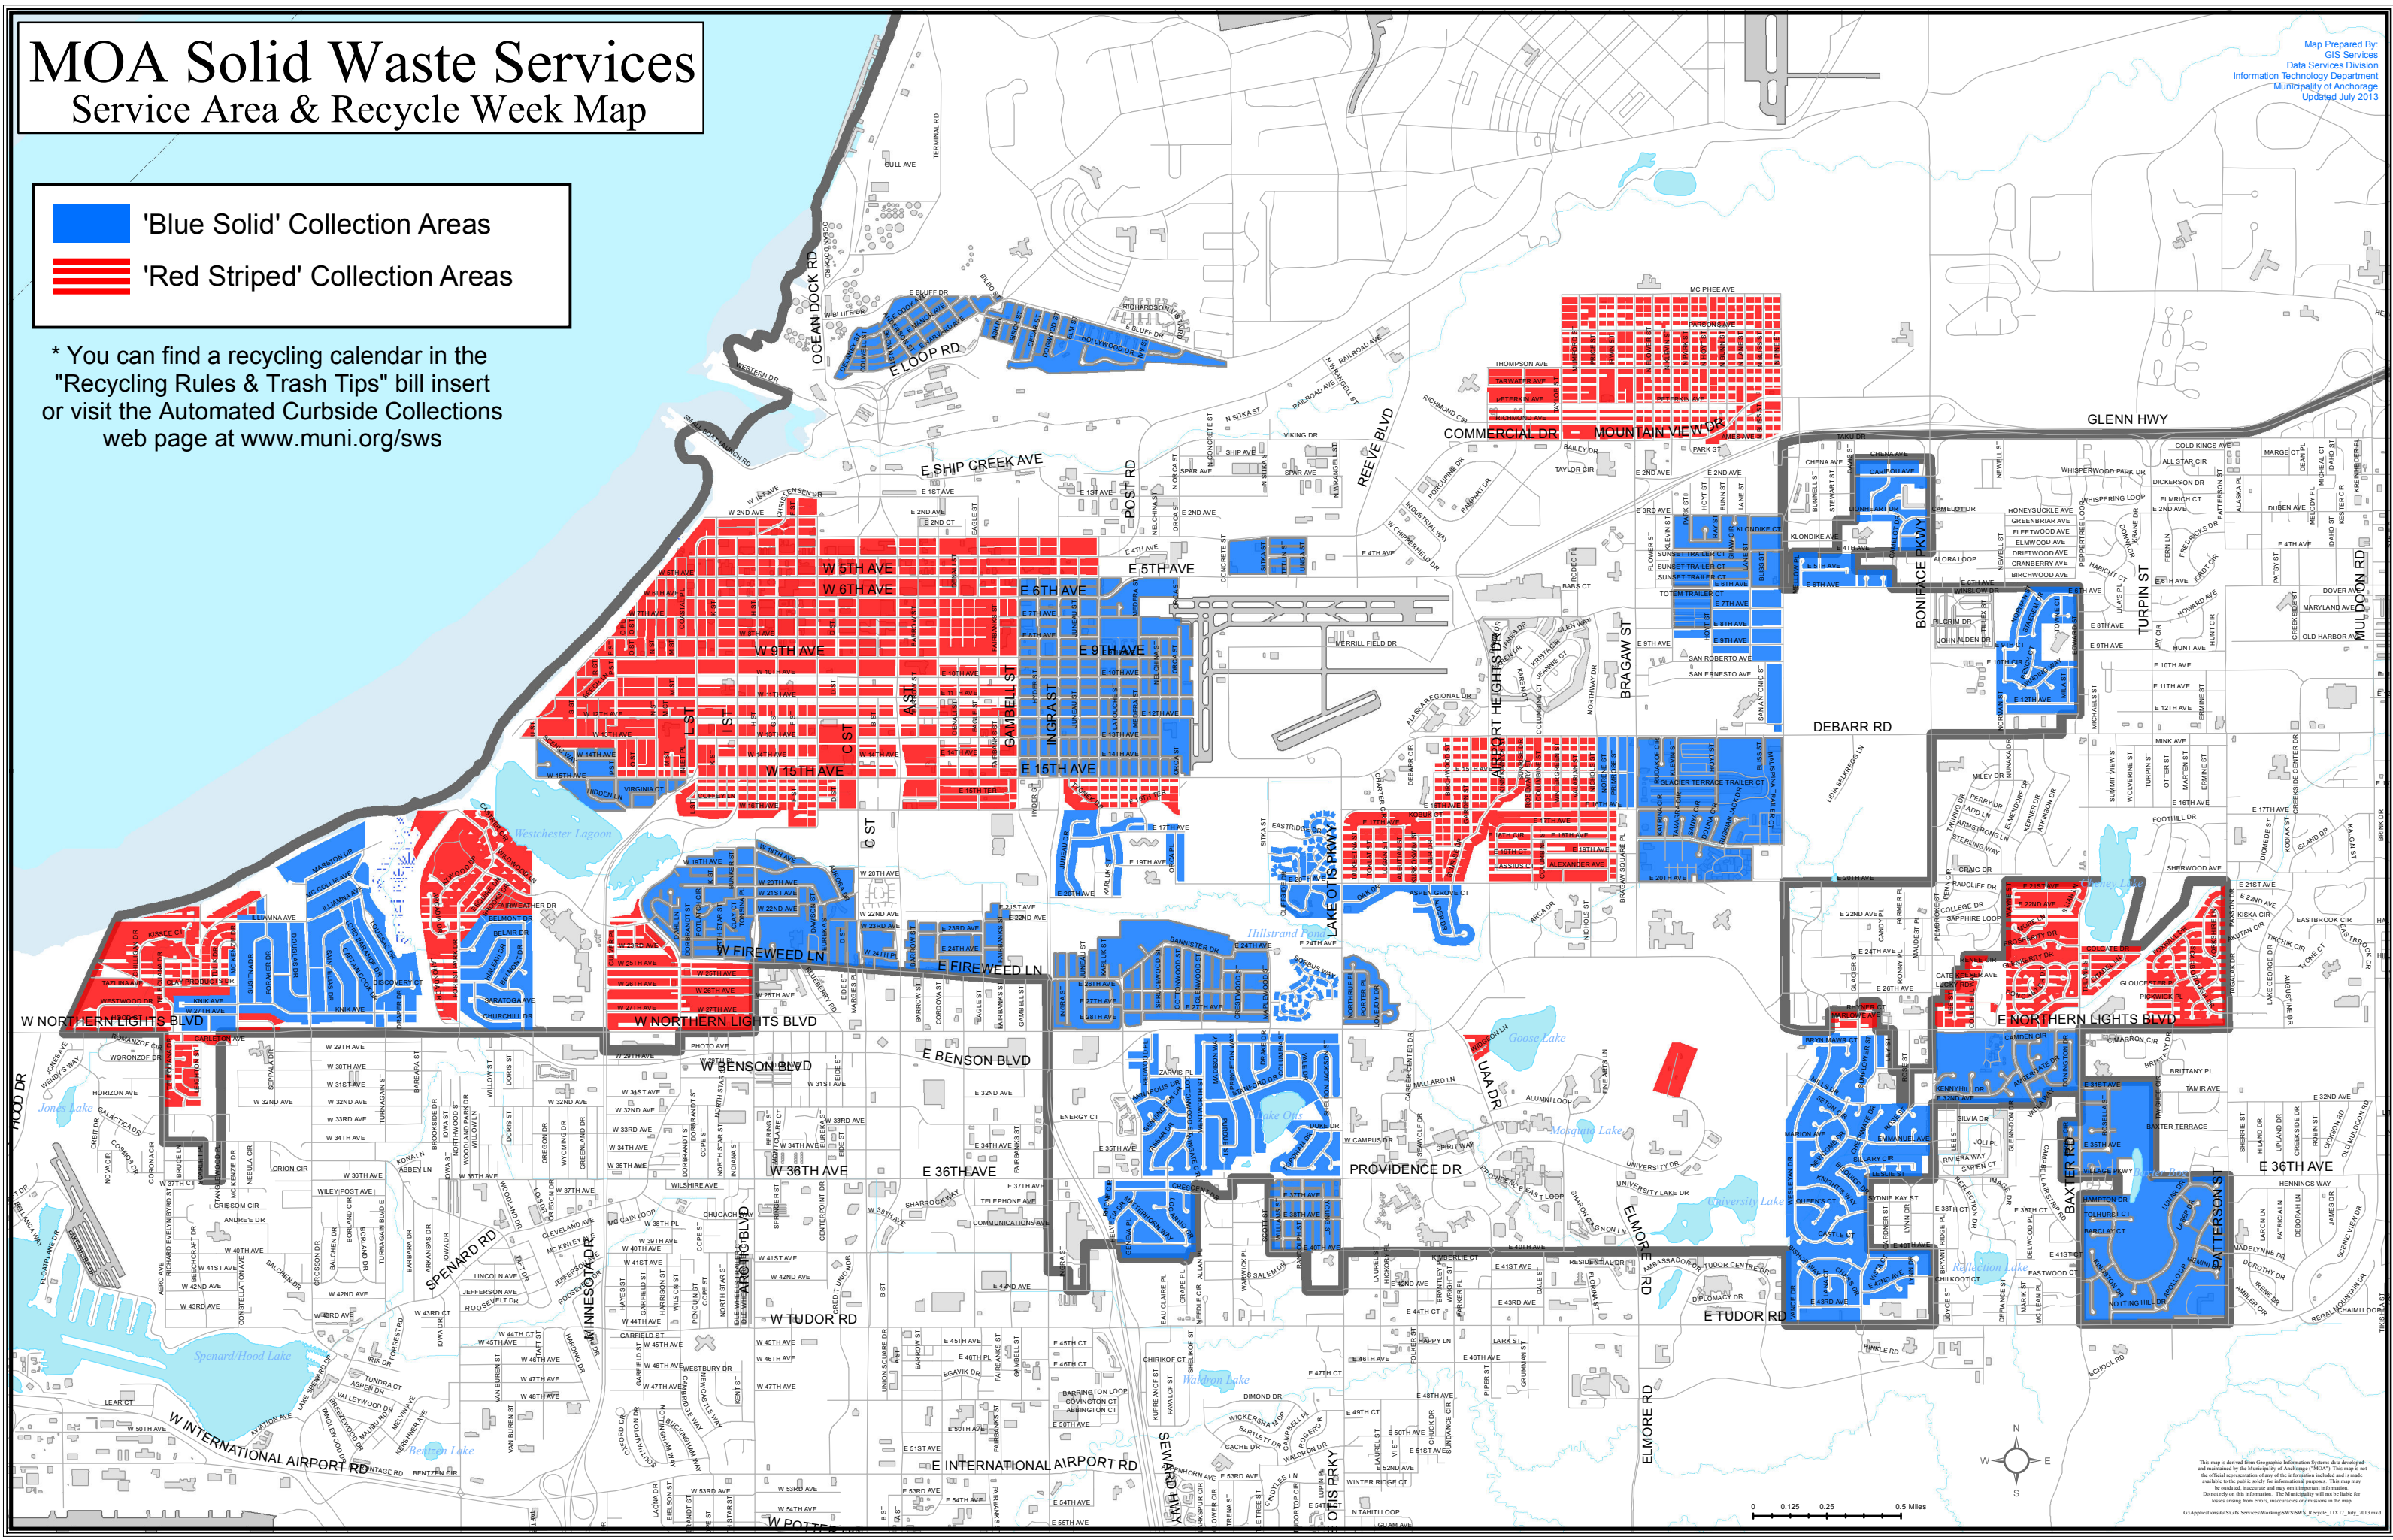

MOA Solid Waste Services Service Area & Recycle Week Map

Map Prepared By:
GIS Services
Data Services Division
Information Technology Department
Municipality of Anchorage
Updated July 2013

'Blue Solid' Collection Areas

'Red Striped' Collection Areas

* You can find a recycling calendar in the "Recycling Rules & Trash Tips" bill insert or visit the Automated Curbside Collections web page at www.muni.org/sws

0 0.125 0.25 0.5 Miles